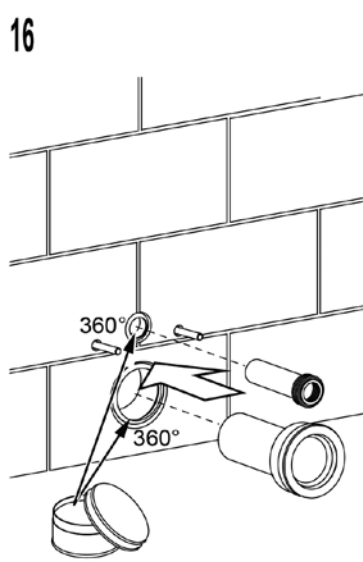

A	B		
3 l ↔ 5 l	131	poz. J	3 l	5 l
3 l ↔ 6 l	96	poz. F	3 l	6 l
3 l ↔ 7 l	76	poz. A	3 l	7 l