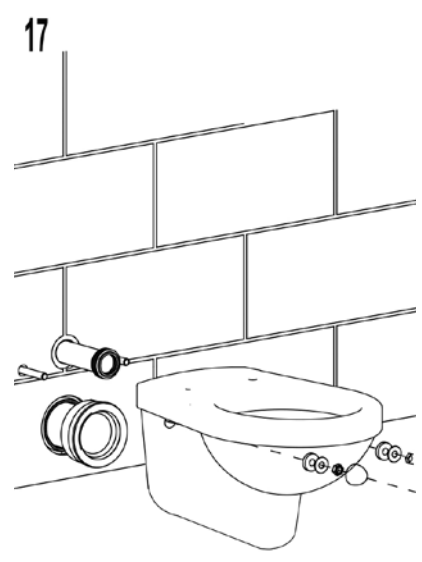

A	B		
3 l ↔ 5 l	131	poz. J	3 l	5 l
3 l ↔ 6 l	96	poz. F	3 l	6 l
3 l ↔ 7 l	76	poz. A	3 l	7 l