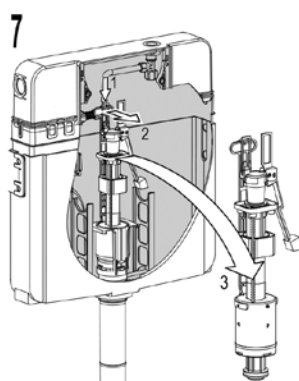

Mounting instruction flushing tank