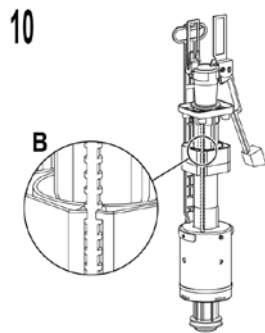

A	B		
3 l ↔ 5 l	131	poz. J	3 l	5 l
3 l ↔ 6 l	96	poz. F	3 l	6 l
3 l ↔ 7 l	76	poz. A	3 l	7 l