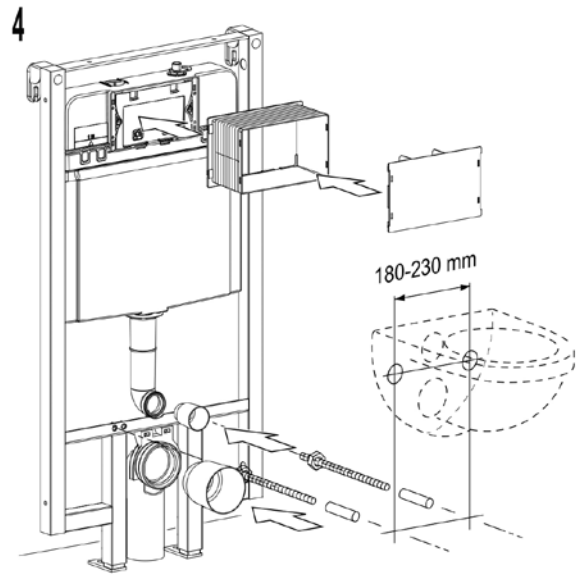

Mounting instruction flushing tank