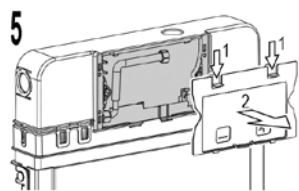

Mounting instruction flushing tank