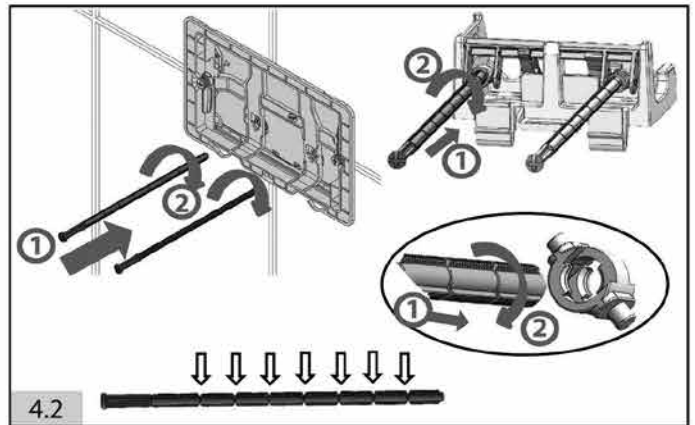

SPECIAL FEATURES

- Quiet hydraulic fill valve (Noise class 1 according to EN ISO 3822)
- Depth adjustable drain elbow (+/-20 mm)

PRODUCT PACKAGE

- Concealed cistern equipped with pre-installed stop valve
- Water connection 1/2"
- PE drain elbow Ø 90 mm with seal
- PE adapter Ø 90 / 110 mm with seal
- Complete installation and fixing material

Mounting instruction flushing tank

	A	B		
3 l ↔ 5 l	131	poz. J	3 l	5 l
3 l ↔ 6 l	96	poz. F	3 l	6 l
3 l ↔ 7 l	76	poz. A	3 l	7 l

Mounting instruction flushing plates

Pipelife International GmbH
Wienerbergstrasse 11
1100 Vienna | Austria
T +43 1 602 2030 0
E info@pipelife.com