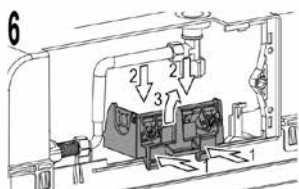

Mounting instruction flushing tank