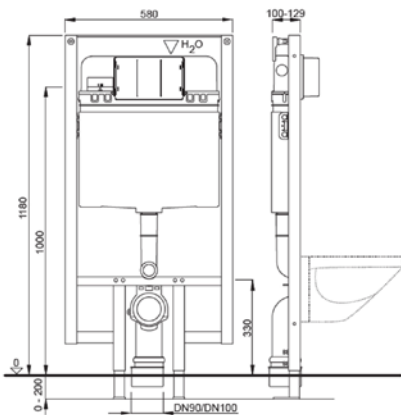

INSTALLATION POSSIBILITIES

- Installation in prefabricated walls
- Pre-wall installation in dry walls
- Universal installation into solid walls

PROPERTIES

- Supporting, blue powder coated WC element, square profile 40x40 mm with pre-assembled concealed cistern
- Frontal flushing, for start-stop (6 L) or dual flushing (3/6 L)
- Flush volume adjustable (large flush 4-7 L, small flush 2-3 L)
- Pre-assembled wall brackets and adjustable feet (0-200 mm)
- Water connection - top
- Fully insulated against condensation

SPECIAL FEATURES

- Quiet hydraulic fill valve (Noise class 1 according to EN ISO 3822)
- Depth adjustable drain elbow (+/-20 mm)

PRODUCT PACKAGE

- Concealed cistern equipped with pre-installed stop valve
- Water connection 1/2"
- PE drain elbow Ø 90 mm with seal
- PE adapter Ø 90 / 110 mm with seal
- Complete installation and fixing material

Flushing tank / cistern

Flushing plates

Color	White	Matt chrome	Bright chrome
Code	P58-0130-0254	P58-0110-0254	P58-0120-0254
EAN code	8681282653683	8681282653669	8681282653676
Product name	Angulatus white	Angulatus matt chrome	Angulatus bright chrome
Pcs/ masterbox	10 pcs/box	10 pcs/box	10 pcs/box