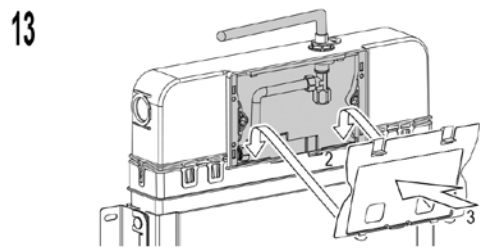

A	B		
3 l ↔ 5 l	131	poz. J	3 l	5 l
3 l ↔ 6 l	96	poz. F	3 l	6 l
3 l ↔ 7 l	76	poz. A	3 l	7 l