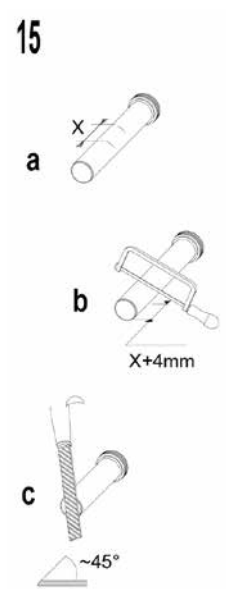

A	B		
3 l ↔ 5 l	131	poz. J	3 l	5 l
3 l ↔ 6 l	96	poz. F	3 l	6 l
3 l ↔ 7 l	76	poz. A	3 l	7 l