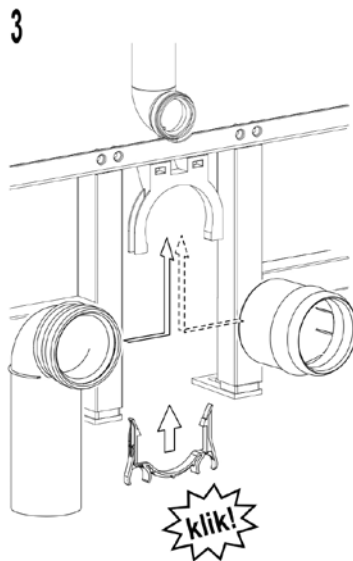

Mounting instruction flushing tank