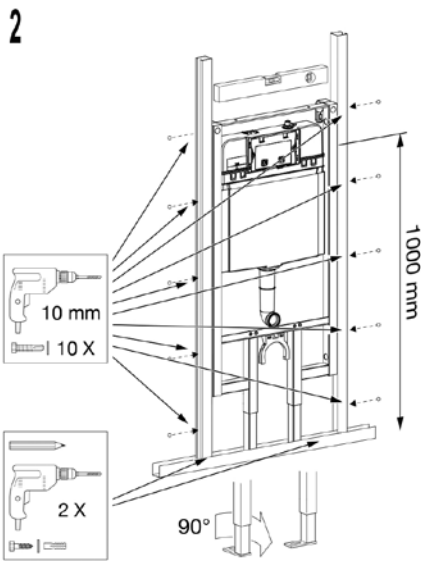

Mounting instruction flushing tank