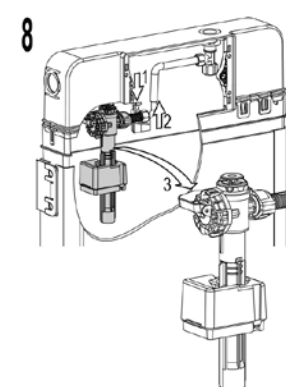

Mounting instruction flushing tank