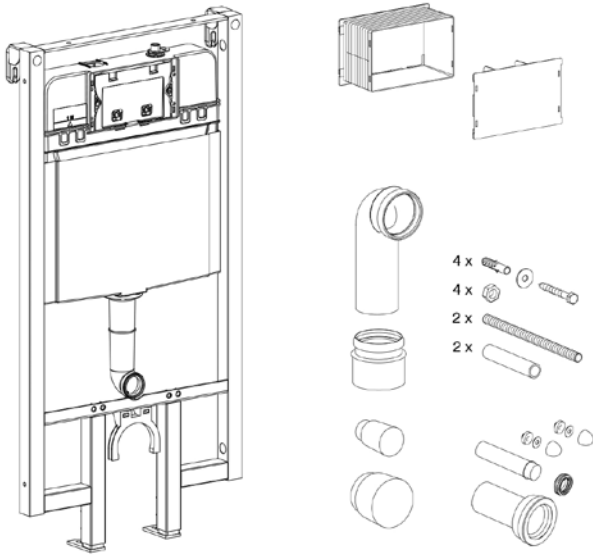

Mounting instruction flushing tank