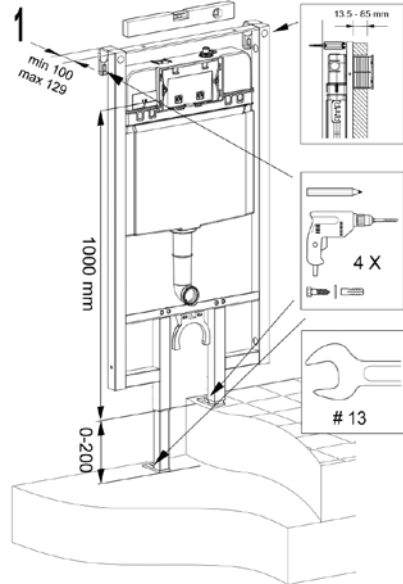

Mounting instruction flushing tank