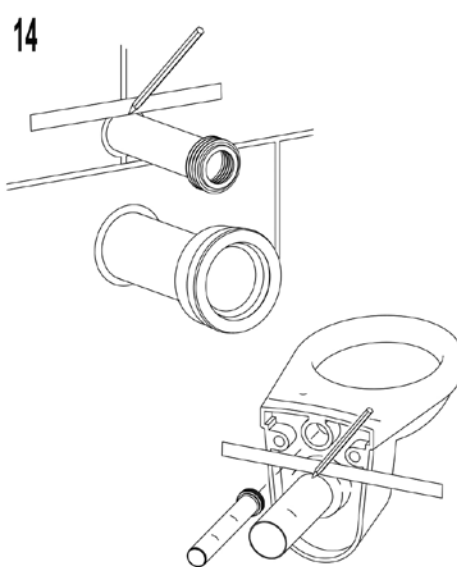

A	B		
3 l ↔ 5 l	131	poz. J	3 l	5 l
3 l ↔ 6 l	96	poz. F	3 l	6 l
3 l ↔ 7 l	76	poz. A	3 l	7 l