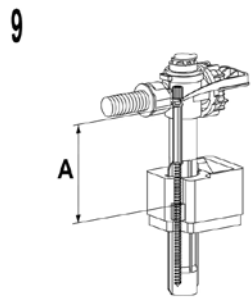

A	B		
3 l ↔ 5 l	131	poz. J	3 l	5 l
3 l ↔ 6 l	96	poz. F	3 l	6 l
3 l ↔ 7 l	76	poz. A	3 l	7 l