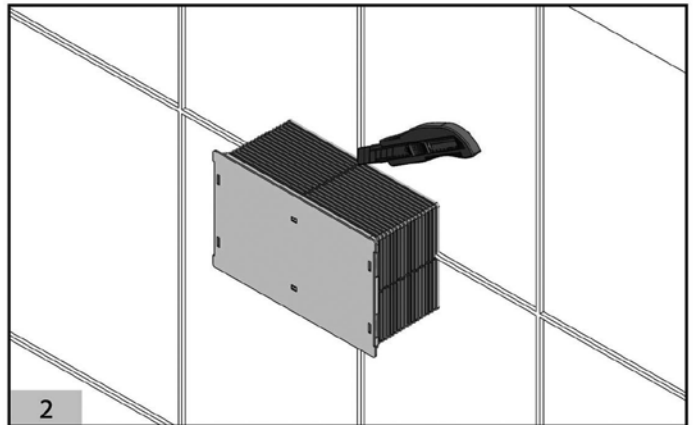

SPECIAL FEATURES

- Quiet hydraulic fill valve (Noise class 1 according to EN ISO 3822)
- Depth adjustable drain elbow (+/-20 mm)

PRODUCT PACKAGE

- Concealed cistern equipped with pre-installed stop valve
- Water connection 1/2"
- PE drain elbow Ø 90 mm with seal
- PE adapter Ø 90 / 110 mm with seal
- Complete installation and fixing material

Mounting instruction flushing tank

	A	B		
3 l ↔ 5 l	131	poz. J	3 l	5 l
3 l ↔ 6 l	96	poz. F	3 l	6 l
3 l ↔ 7 l	76	poz. A	3 l	7 l

Mounting instruction flushing plates

Pipelife International GmbH
Wienerbergstrasse 11
1100 Vienna | Austria
T +43 1 602 2030 0
E info@pipelife.com